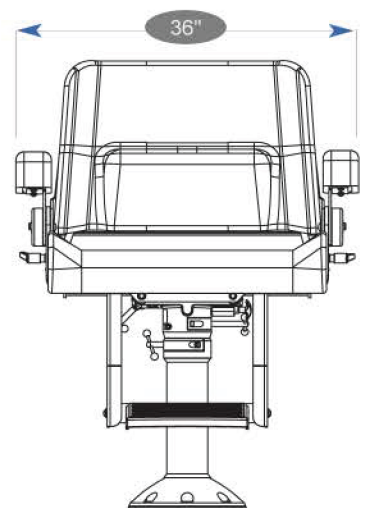

SERIES 500W

Net weight: 86 - 93 lbs.
Shipping weight: 105 - 115 lbs.
(Manual powdercoated packages)
Call for Chrome and Power weights.

Ships in complete in one box

Oversized package
40 X 38 X 24.

SERIES 500W