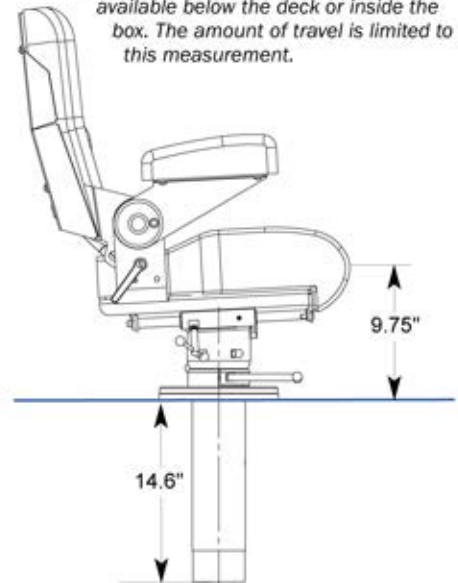

Adjustable Seat Height Mounting Solutions

A comfortable adjustable view

HI-LOW DECK or BOX PENETRATING PEDESTALS

For layouts requiring extreme ranges of seat or table height adjustment, STIDD Deck Penetrating pedestals offer the perfect solution. Available for all models, in deluxe chrome or powdercoat finishes. Consult factory with your specific requirements. Available in manual or power.

When specifying deck penetrating pedestals be sure to measure the amount of room available below the deck or inside the box. The amount of travel is limited to this measurement.

510-1100-9.75 - 17.75

Deck Penetrating Pedestal

Our most popular deck penetrating pedestal provides an eight inch telescoping seat height range of 9.75" to 17.75" with 14.6" bury. Available for all models. 9" dia. pedestal base.

Cabinet space with a view! Top: Two 500N Slimlines with deck penetrating telescoping pedestals aboard an MJM 34Z. Right: The helm of the Grand Banks 55 Eastbay SX features a deck penetrating pedestal which provides an adjustable seat height for better visibility.