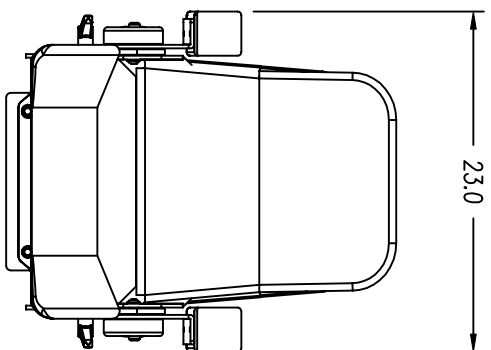

500N-NPNF
Flush Mount
Slimline "Admiral" shown with
510-1100-FMN Flush Mount Adapter

PROPRIETARY
This document and all information contained, is the property of STDD Systems, Inc. and shall not be copied, reproduced or disclosed without the expressed written permission of STDD Systems, Inc.

Flush Mount Slimline Plan Views
500 Series "Admiral"

PART NUMBER:	500N-NPFS
DATE:	10 May 00
REV:	0
SCALE:	n/a
DRAWN BY:	R. D'Agostino
CHECKED BY:	W. Segani

TOLERANCES * EXCEPT AS NOTED *	
DECIMAL:	.1 .01 .005
FRACTIONAL:	+ -
ANGULAR:	+ 1 DEG. -