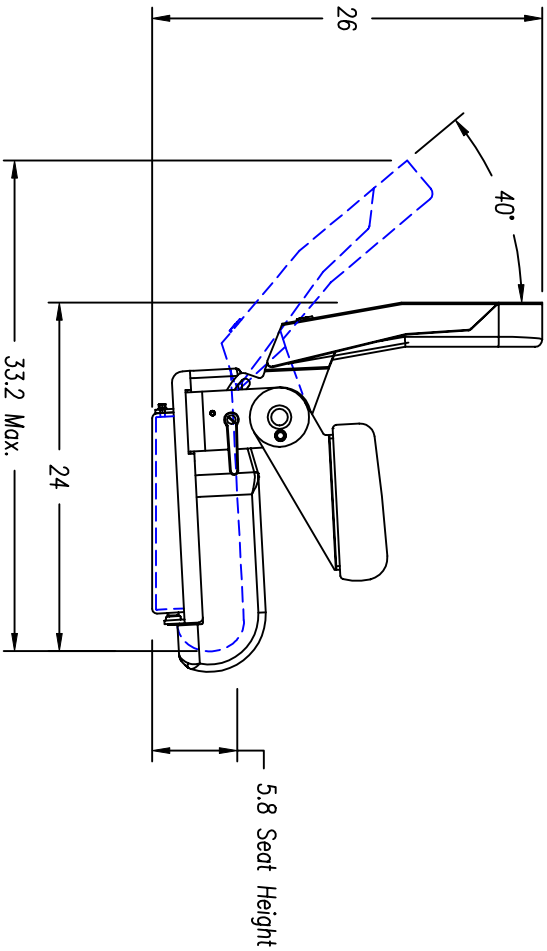

500N-NPNF
Flush Mount
Slimline "Admiral" shown with
510-1100-FMN Flush Mount Adapter

PROPRIETARY
This document and all information contained, is the property of STDD Systems, Inc. and shall not be copied, reproduced or disclosed without the expressed written permission of STDD Systems, Inc.

Flush Mount Slimline Plan Views
500 Series "Admiral"

PART NUMBER:	500N-NPFS
DATE:	10 May 00
REV:	0
SCALE:	n/a
DRAWN BY:	R. D'Agostino
CHECKED BY:	W. Segani

TOLERANCES * EXCEPT AS NOTED *	
DECIMAL:	.1 .01 .005
FRACTIONAL:	+ -
ANGULAR:	+ 1 DEG. -