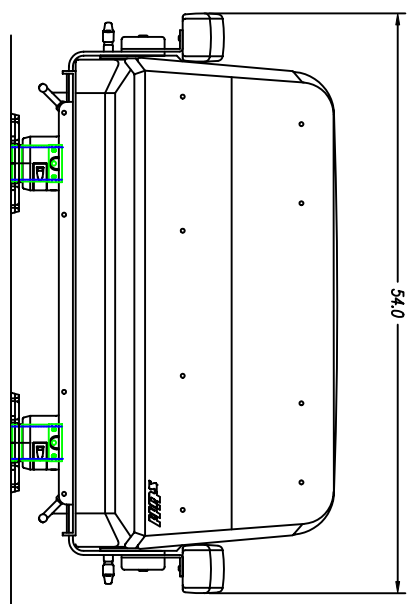

PT# 570-3-300 CLOSE COUPLE ADAPTER
 9" SEAT HEIGHT
 8" FORE/AFT ADJUSTMENT , NO VERTICAL ADJUSTMENT

All information contained on this page is property of STIDD Systems, Inc. Per JFARS 252.227-7016, the Government shall not release, perform, display, or disclose the information on this page outside the Government without the Contractor's written permission.