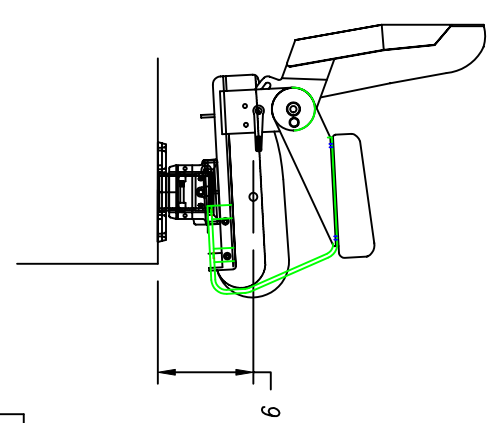

PT# 570-3-300 CLOSE COUPLE ADAPTER
 9" SEAT HEIGHT
 8" FORE/AFT ADJUSTMENT , NO VERTICAL ADJUSTMENT

All information contained on this page is property of STIDD Systems, Inc. Per JFARS 252.227-7016, the Government shall not release, perform, display, or disclose the information on this page outside the Government without the Contractor's written permission.

Stidd Systems, Inc.
 220 Carpenter St.
 Greenvort, NY 11944
 (631) 477-2400

MATERIAL:	DRAWN BY:	REV:	PART NUMBER:
WEIGHT (ASB):	C. Marotta	00	1200W
N/A	CHECKED BY:	SCALE:	DATE:
	W. Gezari	N/A	29AUG05

Break All Edges	Tolerances * Except as Noted *
* Except as Noted *	XX - ±.01 XXX - ±.005 Angles: ± 1°
PART NAME:	SHEET:
1200W CLOSE COUPLE ADAPTER	1 of 1
PRODUCT:	SIZE:
1200W SERIES	A