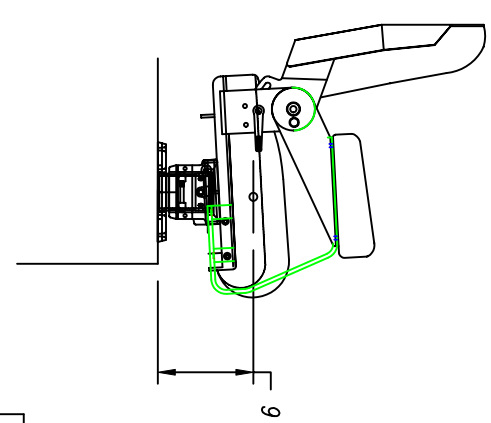

PT# 570-3-300 CLOSE COUPLE ADAPTER
 9" SEAT HEIGHT
 8" FORE/AFT ADJUSTMENT , NO VERTICAL ADJUSTMENT

All information contained on this page is property of STIDD Systems, Inc. Per JFARS 252.227-7016, the Government shall not release, perform, display, or disclose the information on this page outside the Government without the Contractor's written permission.